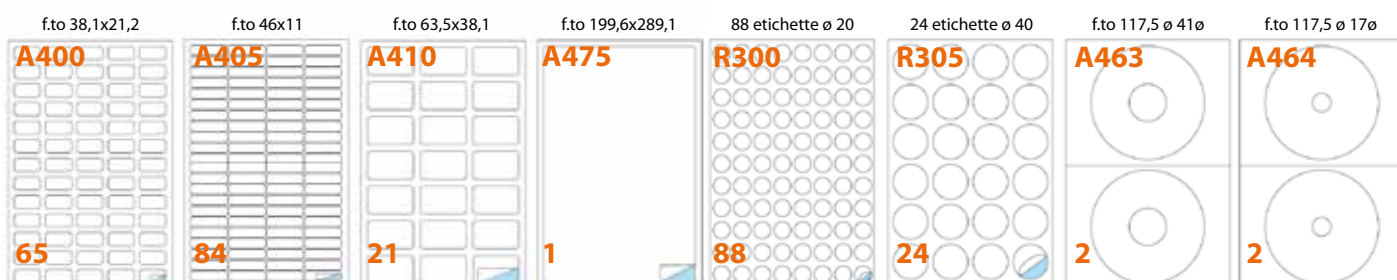

SELF-ADHESIVE TRANSPARENT MATT LABELS POLYESTER FOR INKJET PRINTERS PERMANENT

- HIGH RESOLUTION self-adhesive labels
- POLYESTER, transparent matt
- Permanent glue
- Size 210x297 mm
- 10 sheets/box
- ONLY for INKJET printers

ITEM	CODE	DESCRIPTION	SIZE	BAR CODE	LABELS/ SHEET	SHEET/ PACK	LABELS/ PACK	inner
X220JTMPA400	A400	WITH ROUND CORNERS	38,1x21,2	8007047033802	65	10	650	10
X220JTMPA405	A405	WITH ROUND CORNERS	46x11	8007047033819	84	10	840	10
X220JTMPA410	A410	WITH ROUND CORNERS	63,5x38,1	8007047033826	21	10	210	10
X220JTMPA475	A475	WITH ROUND CORNERS	199,6x289,1	8007047033833	1	10	10	10
X220JTMPR300	R300	ROUND	diameter 20	8007047033840	88	10	880	10
X220JTMPR305	R305	ROUND	diameter 40	8007047033857	24	10	240	10
X220JTMPA463	A463	ROUND MULTIMEDIA	diam117,5 hole diam41	8007047033864	2	10	20	10
X220JTMPA464	A464	ROUND MULTIMEDIA	diam117,5 hole diam17	8007047033871	2	10	20	10